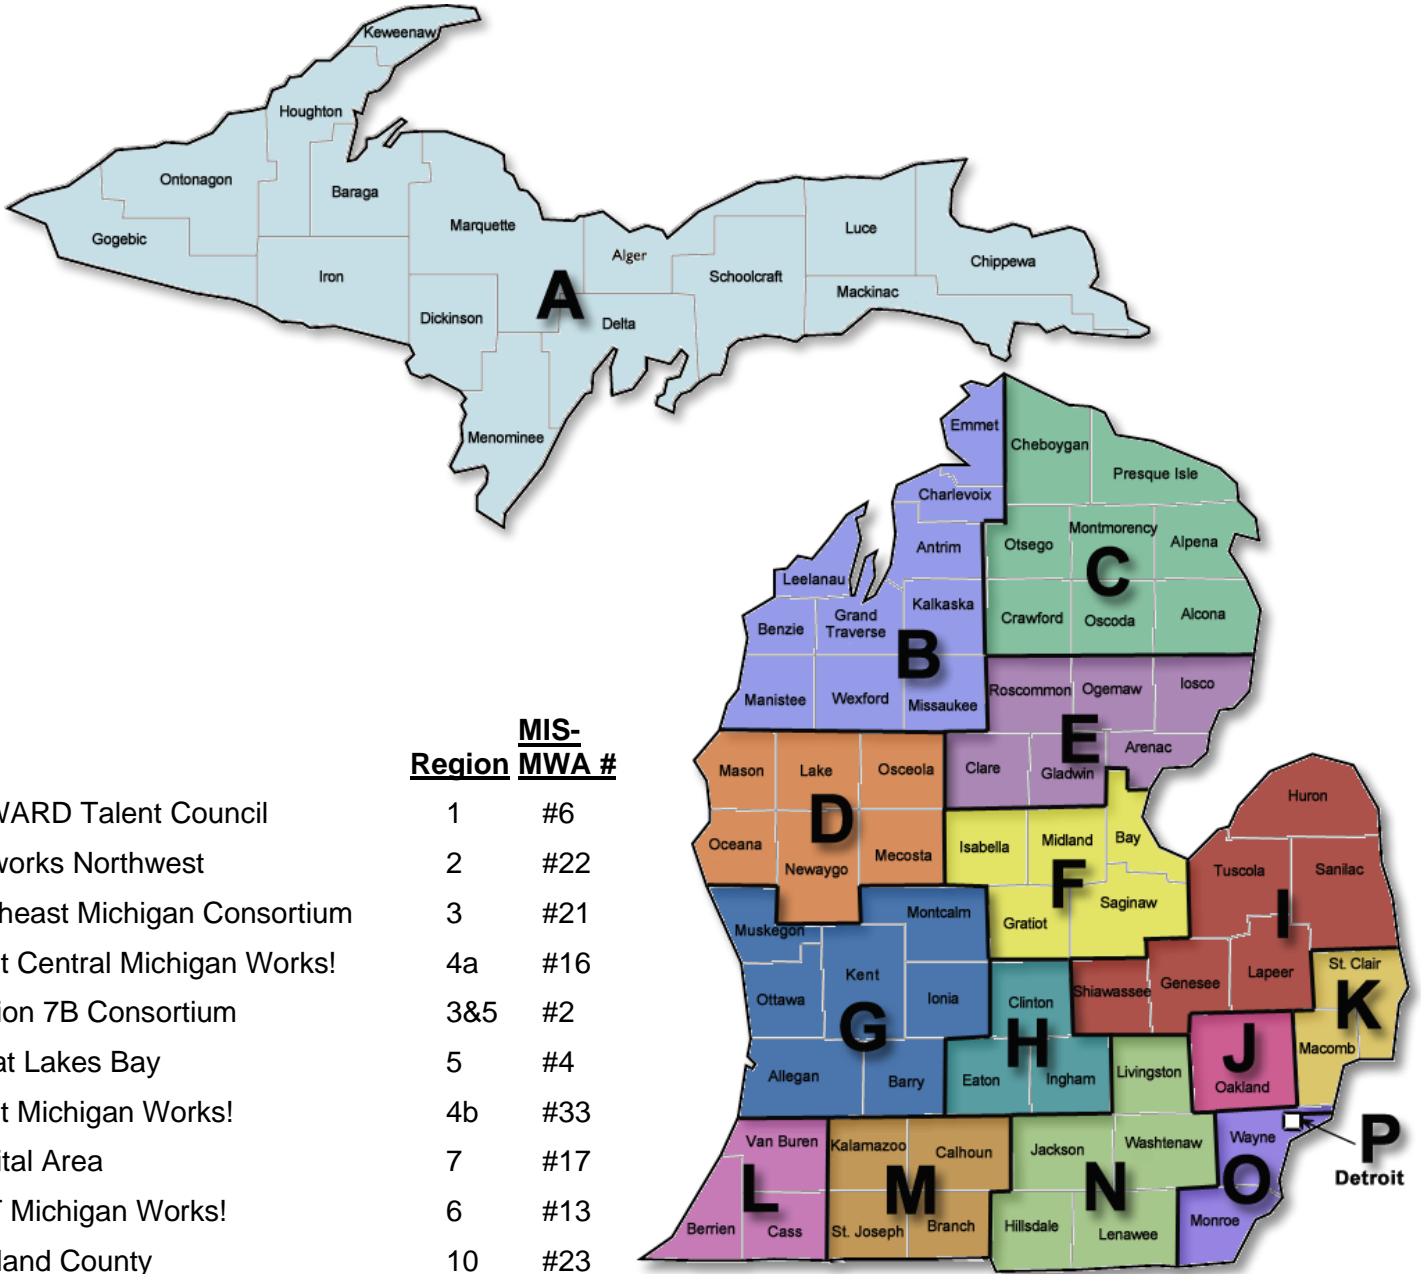

Michigan Works! Agencies

	<u>MIS-Region</u>	<u>MWA #</u>
A. UPWARD Talent Council	1	#6
B. Networks Northwest	2	#22
C. Northeast Michigan Consortium	3	#21
D. West Central Michigan Works!	4a	#16
E. Region 7B Consortium	3&5	#2
F. Great Lakes Bay	5	#4
G. West Michigan Works!	4b	#33
H. Capital Area	7	#17
I. GST Michigan Works!	6	#13
J. Oakland County	10	#23
K. Macomb / St. Clair	6&10	#19
L. Kinexus	8	#5
M. Southwest Michigan Works!	8	#14
N. Southeast Michigan Consortium	9	#30
O. Southeast Michigan Community Alliance	9&10	#31
P. Detroit Employment Solutions Corporation	10	#7